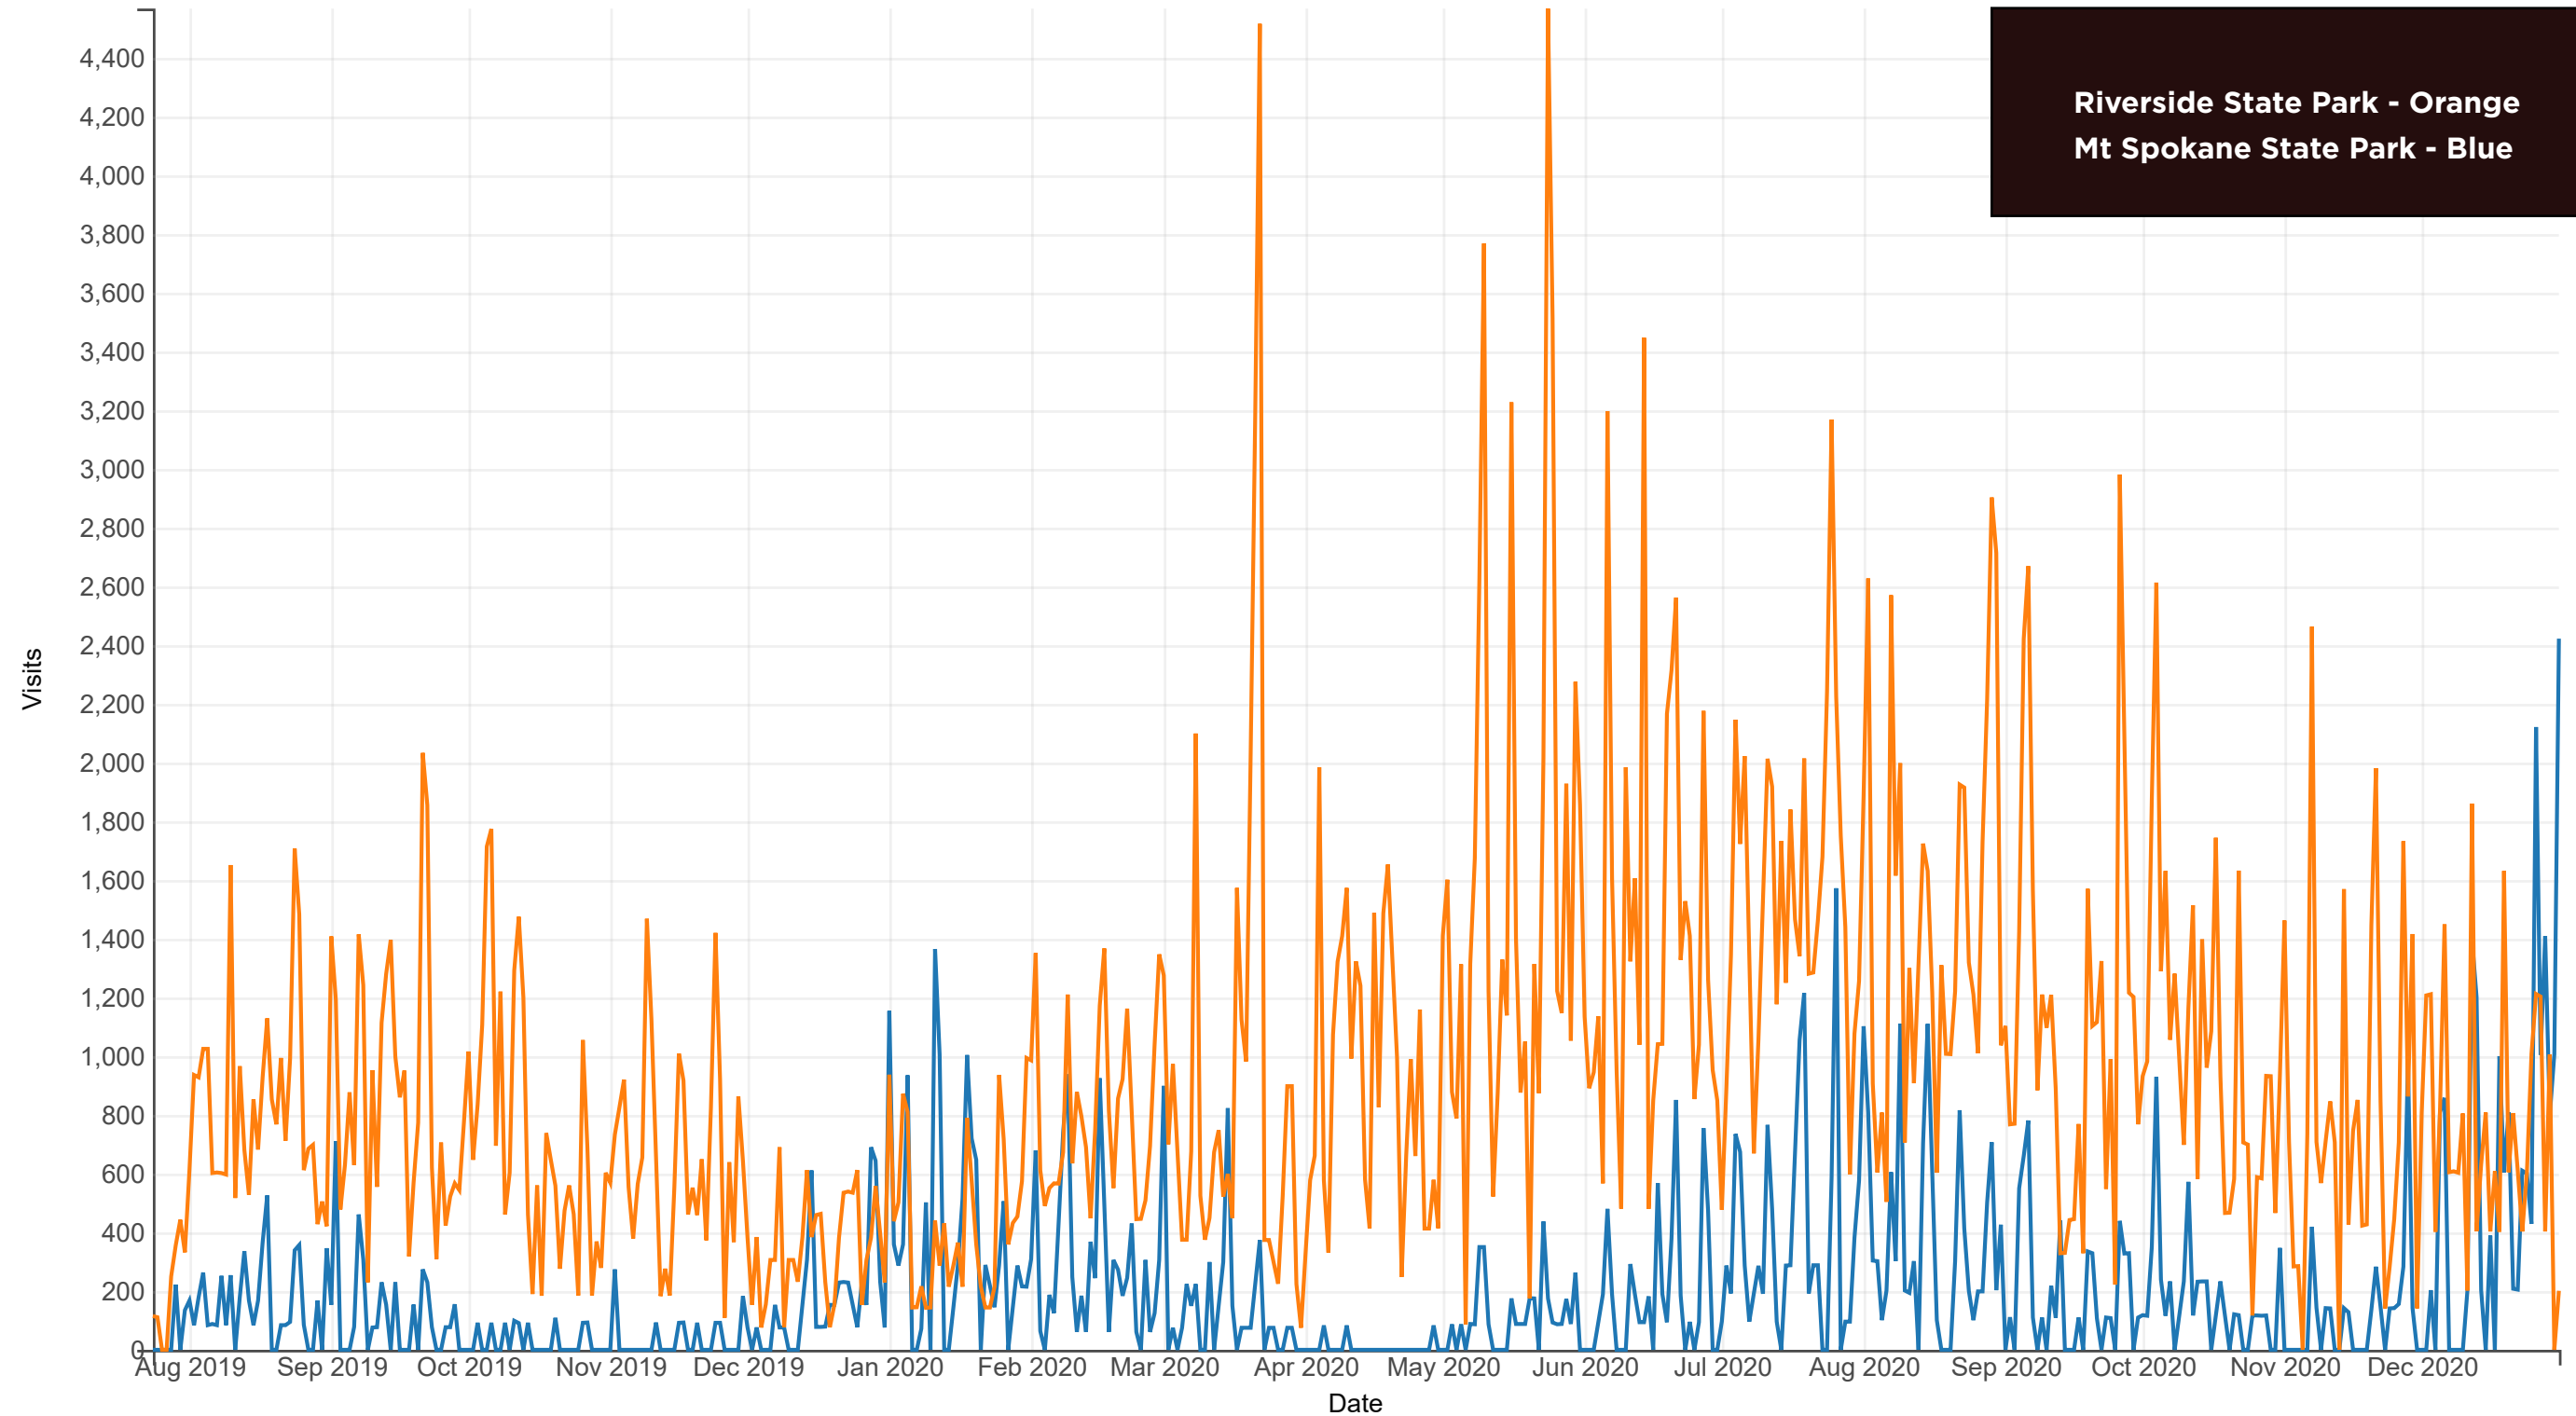

2021

The Year of the Great Outdoors

A Regional Approach

Where did people go in 2020?

Outside.

	Total Est. Trips in 2019	Total Est. Trips in 2020	YOY Variance
Hotels	1,088,315	736,114	-32%
Restaurants	634,624	468,092	-26%
Event Spaces	244,713	90,885	-63%
Attractions	38,253	36,796	-4%
Shopping	191,461	127,179	-34%
Ski Resorts	24,496	38,408	57%
State Parks	31,494	45,888	46%

https://analytics.arrivalist.com/t/spokanewa/views/Spokane-POIDashboard/POIDashboard?showAppBanner=false&display_count=n&showVizHome=n&origin=viz
[share link](#)

State Park visitors stay in hotels. This is the top 20 hotels for State Park guests.

State Parks: Visitor Trends Over Time

Golf Courses: Visitor Trends Over Time

- Circling Raven Golf Club
- Indian Canyon Golf Course
- MeadowWood Golf Course
- Kalispel Golf and Country Club
- Esmeralda Golf Course
- The Creek at Qualchan Golf Course
- Trailhead Golf Course
- Downriver Golf Course
- Wandermere Golf Course

Spokane™
**creative
by
nature**

Visitors' Top 20 Outdoor Areas in 2020.

TOURISTS' FAVORITE OUTDOOR AREAS

- Silverwood Theme Park & Boulder Beach Water Park
- Schweitzer Mountain Resort
- Silver Mountain Resort
- Riverside State Park
- Lookout Pass Ski Area
- Riverfront Park
- Manito Park
- Mount Spokane State Park
- Mt. Spokane Ski & Snowboard Park
- Green Bluff Growers
- Lake Coeur d'Alene Cruises
- Spokane County Fair & Expo Center
- Turnbull National Wildlife Refuge
- 49 Degrees North Mountain Resort
- Route of the Hiawatha
- Riverside State Park; Nine Mile Recreation Area
- Cat Tales Wildlife Center
- Huntington Park
- Fun Unlimited Post Falls
- Timberline Adventures