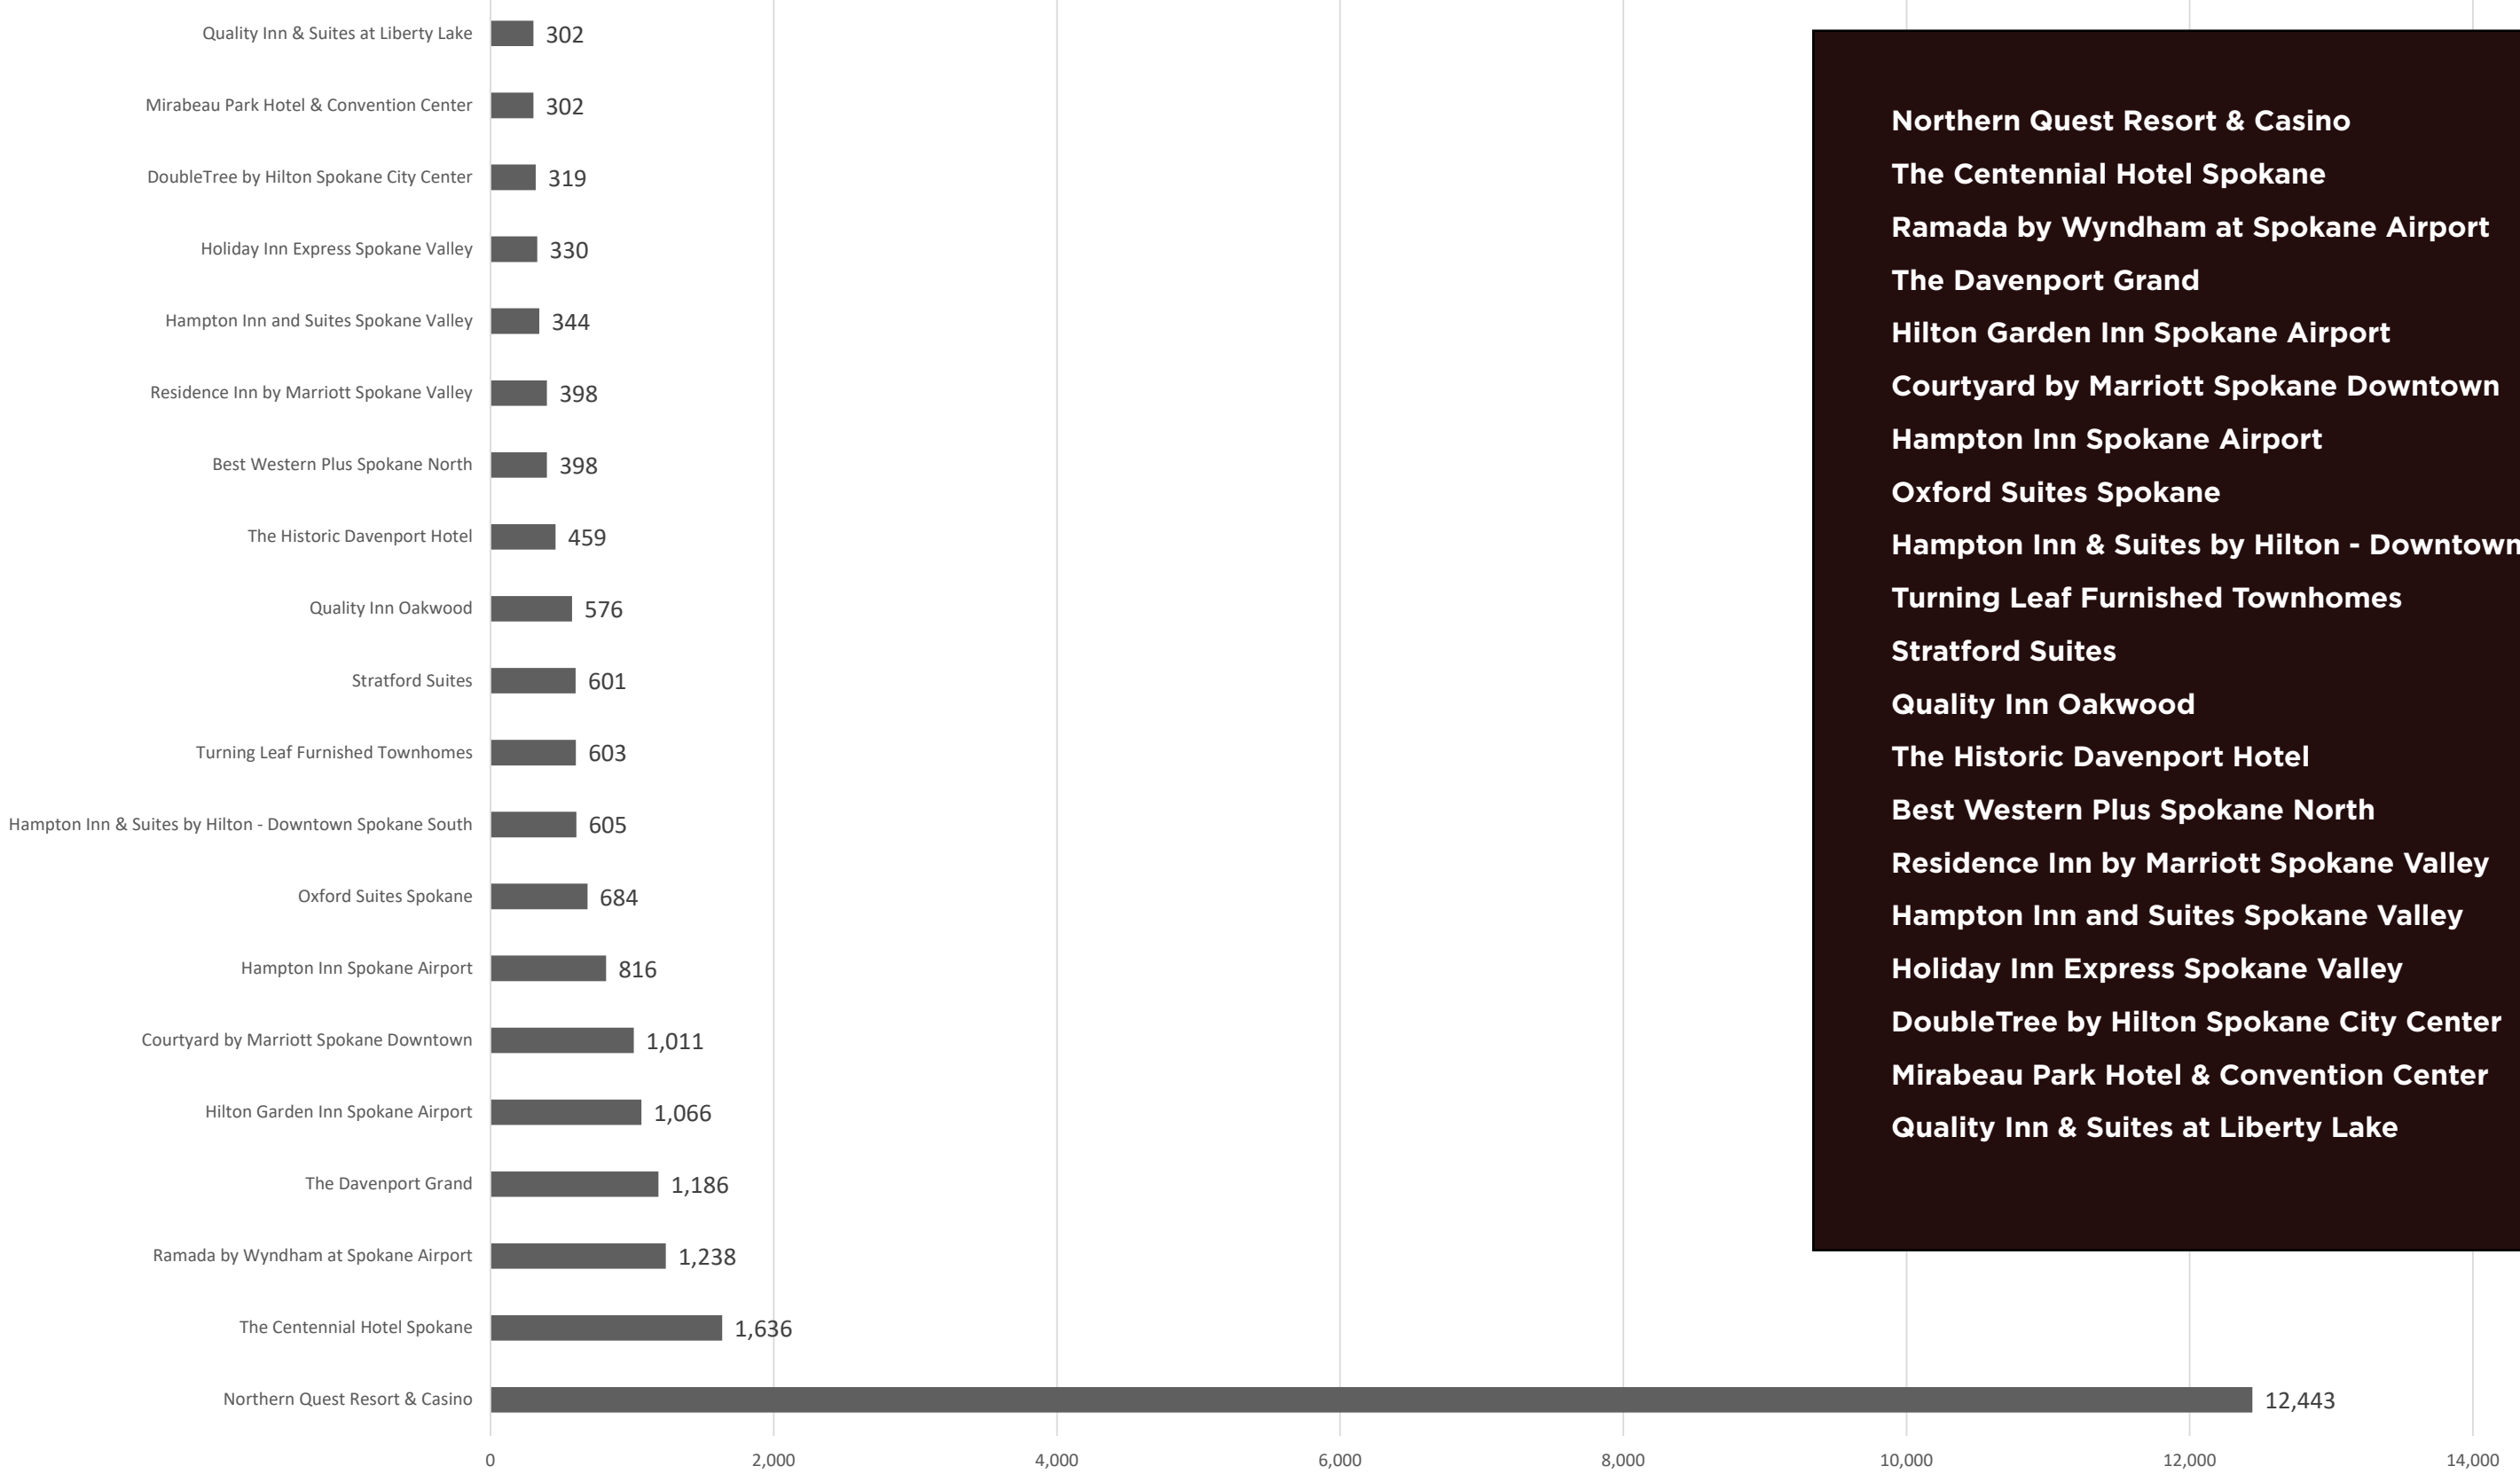

2021

The Year of the Great Outdoors

A Regional Approach

Where did people go in 2020?

Outside.

	Total Est. Trips in 2019	Total Est. Trips in 2020	YOY Variance
Hotels	1,088,315	736,114	-32%
Restaurants	634,624	468,092	-26%
Event Spaces	244,713	90,885	-63%
Attractions	38,253	36,796	-4%
Shopping	191,461	127,179	-34%
Ski Resorts	24,496	38,408	57%
State Parks	31,494	45,888	46%

https://analytics.arrivalist.com/t/spokanewa/views/Spokane-POIDashboard/POIDashboard?showAppBanner=false&display_count=n&showVizHome=n&origin=viz
[share link](#)

State Park visitors stay in hotels. This is the top 20 hotels for State Park guests.

Visits to hotel by visitors who also visited a state park during their visit

- Northern Quest Resort & Casino
- The Centennial Hotel Spokane
- Ramada by Wyndham at Spokane Airport
- The Davenport Grand
- Hilton Garden Inn Spokane Airport
- Courtyard by Marriott Spokane Downtown
- Hampton Inn Spokane Airport
- Oxford Suites Spokane
- Hampton Inn & Suites by Hilton - Downtown
- Turning Leaf Furnished Townhomes
- Stratford Suites
- Quality Inn Oakwood
- The Historic Davenport Hotel
- Best Western Plus Spokane North
- Residence Inn by Marriott Spokane Valley
- Hampton Inn and Suites Spokane Valley
- Holiday Inn Express Spokane Valley
- DoubleTree by Hilton Spokane City Center
- Mirabeau Park Hotel & Convention Center
- Quality Inn & Suites at Liberty Lake

State Parks: Visitor Trends Over Time

Golf Courses: Visitor Trends Over Time

- Circling Raven Golf Club
- Indian Canyon Golf Course
- MeadowWood Golf Course
- Kalispel Golf and Country Club
- Esmeralda Golf Course
- The Creek at Qualchan Golf Course
- Trailhead Golf Course
- Downriver Golf Course
- Wandermere Golf Course