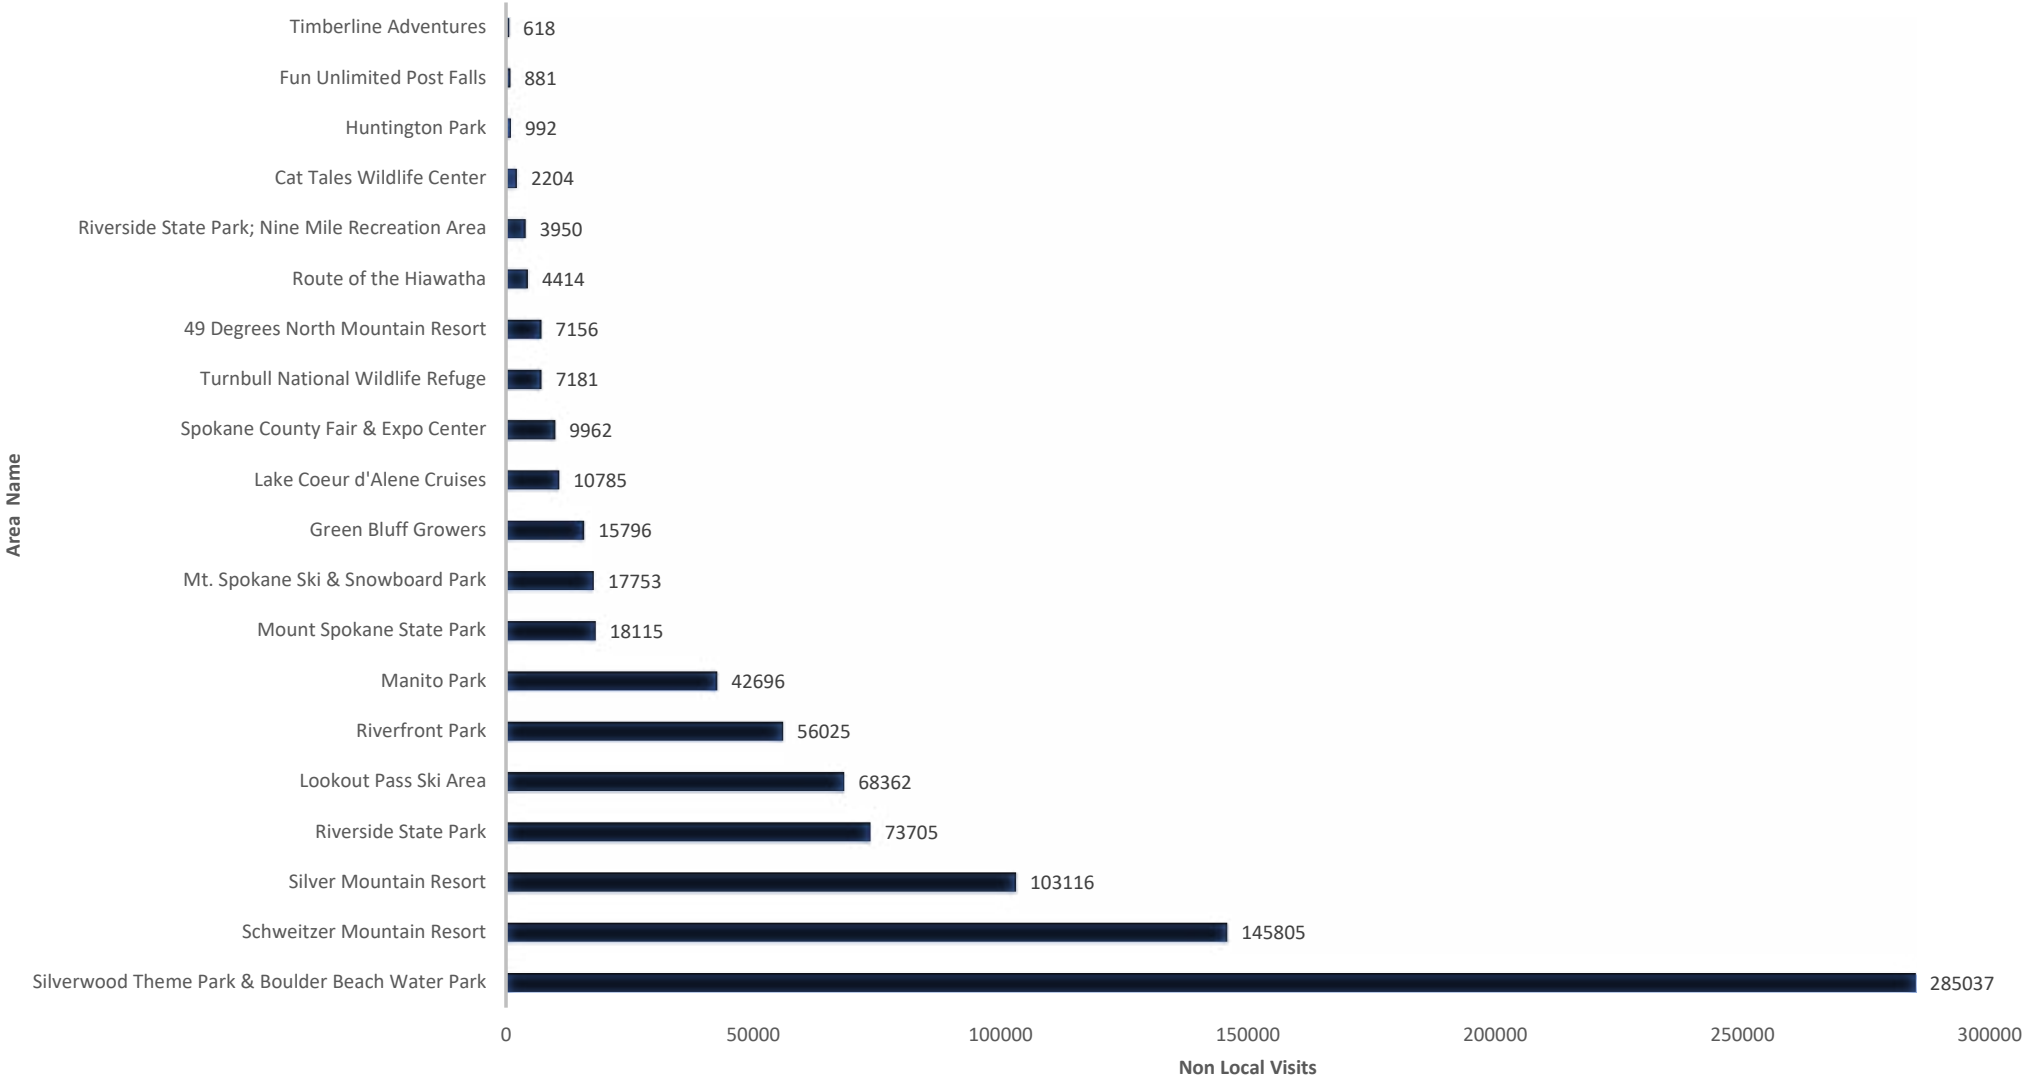

Visits to hotel by visitors who also visited a state park during their visit

- Northern Quest Resort & Casino
- The Centennial Hotel Spokane
- Ramada by Wyndham at Spokane Airport
- The Davenport Grand
- Hilton Garden Inn Spokane Airport
- Courtyard by Marriott Spokane Downtown
- Hampton Inn Spokane Airport
- Oxford Suites Spokane
- Hampton Inn & Suites by Hilton - Downtown
- Turning Leaf Furnished Townhomes
- Stratford Suites
- Quality Inn Oakwood
- The Historic Davenport Hotel
- Best Western Plus Spokane North
- Residence Inn by Marriott Spokane Valley
- Hampton Inn and Suites Spokane Valley
- Holiday Inn Express Spokane Valley
- DoubleTree by Hilton Spokane City Center
- Mirabeau Park Hotel & Convention Center
- Quality Inn & Suites at Liberty Lake

State Parks: Visitor Trends Over Time

Golf Courses: Visitor Trends Over Time

- Circling Raven Golf Club
- Indian Canyon Golf Course
- MeadowWood Golf Course
- Kalispel Golf and Country Club
- Esmeralda Golf Course
- The Creek at Qualchan Golf Course
- Trailhead Golf Course
- Downriver Golf Course
- Wandermere Golf Course

Spokane™
**creative
by
nature**

Visitors' Top 20 Outdoor Areas in 2020.

TOURISTS' FAVORITE OUTDOOR AREAS

- Silverwood Theme Park & Boulder Beach Water Park
- Schweitzer Mountain Resort
- Silver Mountain Resort
- Riverside State Park
- Lookout Pass Ski Area
- Riverfront Park
- Manito Park
- Mount Spokane State Park
- Mt. Spokane Ski & Snowboard Park
- Green Bluff Growers
- Lake Coeur d'Alene Cruises
- Spokane County Fair & Expo Center
- Turnbull National Wildlife Refuge
- 49 Degrees North Mountain Resort
- Route of the Hiawatha
- Riverside State Park; Nine Mile Recreation Area
- Cat Tales Wildlife Center
- Huntington Park
- Fun Unlimited Post Falls
- Timberline Adventures