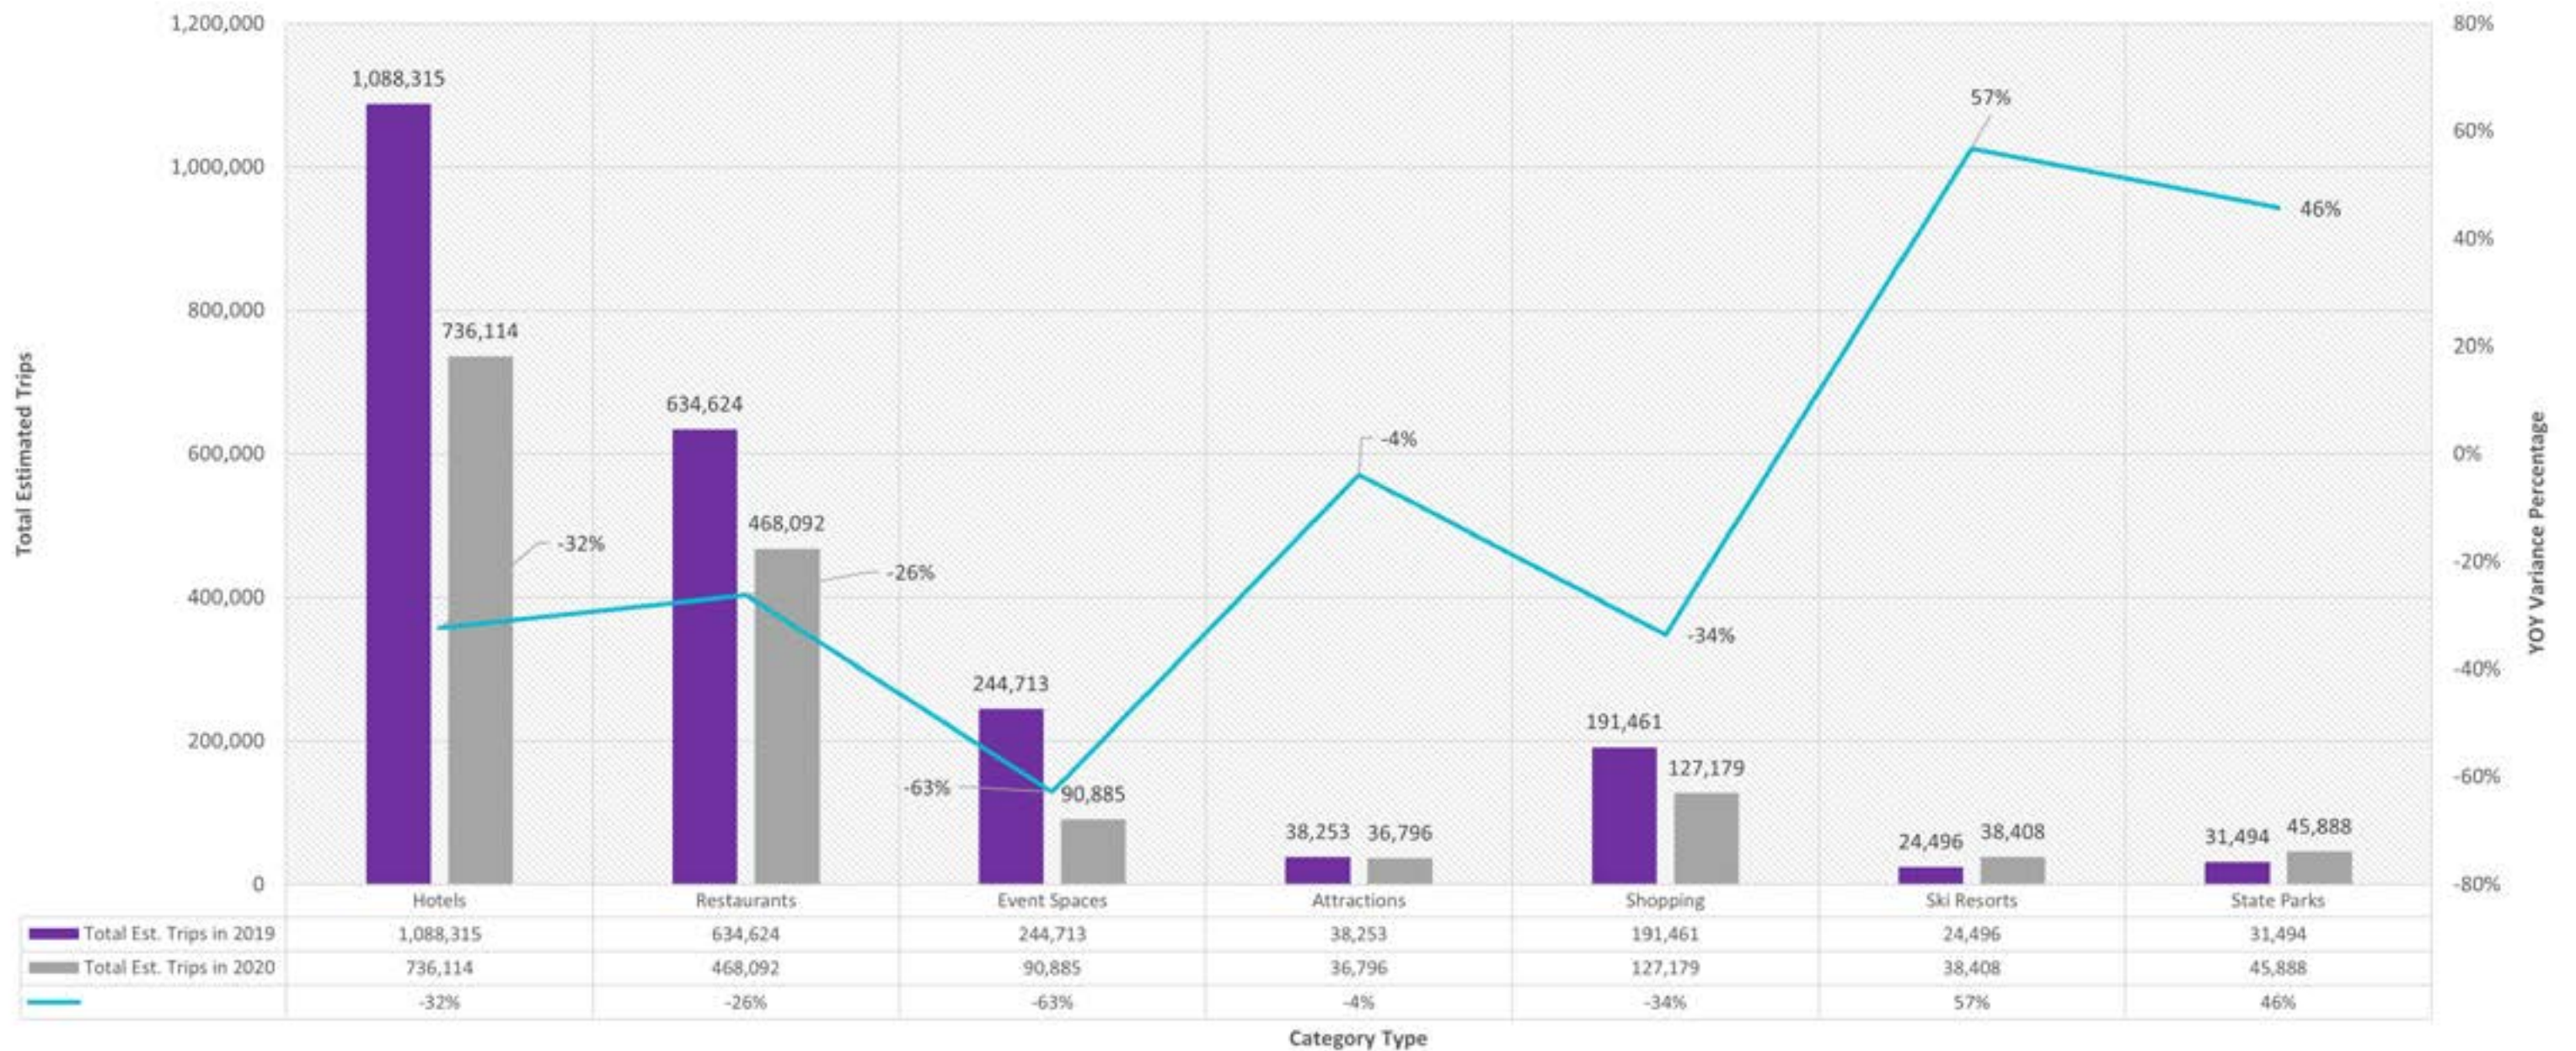

2021

The Year of the Great Outdoors

A Regional Approach

Where did people go in 2020?

Outside.

	Total Est. Trips in 2019	Total Est. Trips in 2020	YOY Variance
Hotels	1,088,315	736,114	-32%
Restaurants	634,624	468,092	-26%
Event Spaces	244,713	90,885	-63%
Attractions	38,253	36,796	-4%
Shopping	191,461	127,179	-34%
Ski Resorts	24,496	38,408	57%
State Parks	31,494	45,888	46%

https://analytics.arrivalist.com/t/spokanewa/views/Spokane-POIDashboard/POIDashboard?showAppBanner=false&display_count=n&showVizHome=n&origin=viz
[share link](#)

State Park visitors stay in hotels. This is the top 20 hotels for State Park guests.

State Parks: Visitor Trends Over Time

Golf Courses: Visitor Trends Over Time

- Circling Raven Golf Club
- Indian Canyon Golf Course
- MeadowWood Golf Course
- Kalispel Golf and Country Club
- Esmeralda Golf Course
- The Creek at Qualchan Golf Course
- Trailhead Golf Course
- Downriver Golf Course
- Wandermere Golf Course