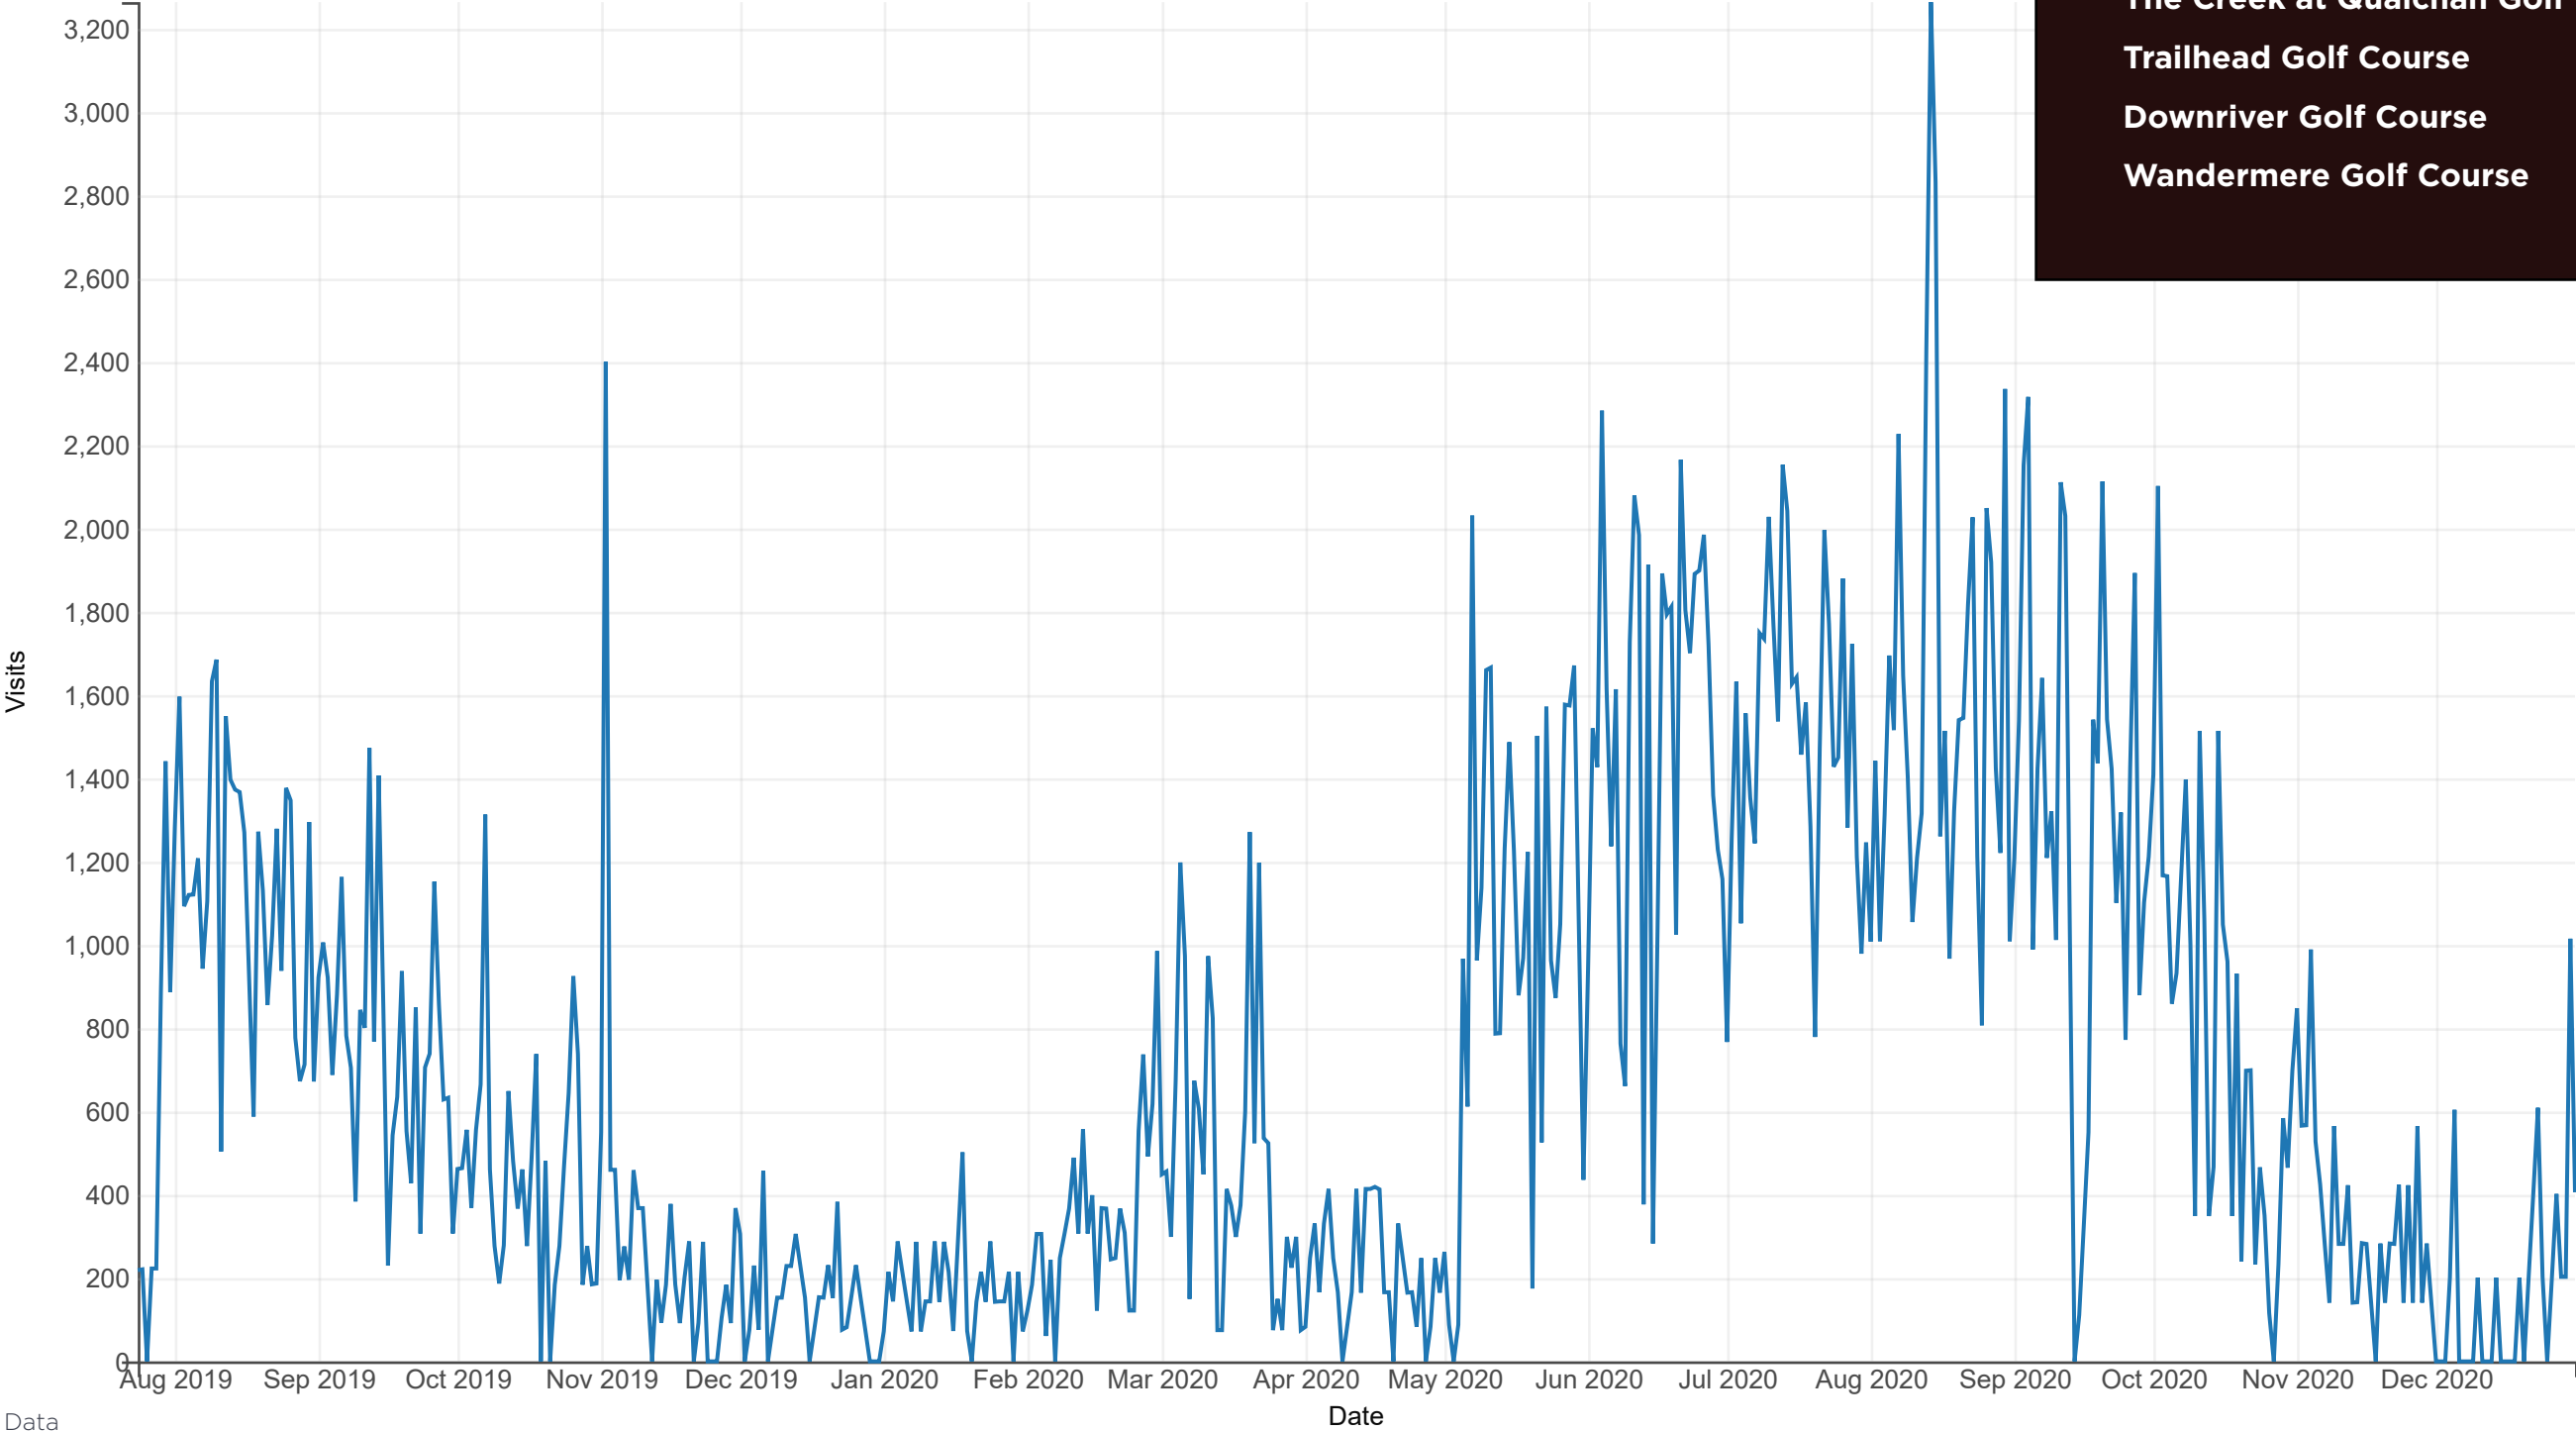

2021

The Year of the Great Outdoors

A Regional Approach

Where did people go in 2020?

Outside.

	Total Est. Trips in 2019	Total Est. Trips in 2020	YOY Variance
Hotels	1,088,315	736,114	-32%
Restaurants	634,624	468,092	-26%
Event Spaces	244,713	90,885	-63%
Attractions	38,253	36,796	-4%
Shopping	191,461	127,179	-34%
Ski Resorts	24,496	38,408	57%
State Parks	31,494	45,888	46%

Visits to hotel by visitors who also visited a state park during their visit

- Northern Quest Resort & Casino
- The Centennial Hotel Spokane
- Ramada by Wyndham at Spokane Airport
- The Davenport Grand
- Hilton Garden Inn Spokane Airport
- Courtyard by Marriott Spokane Downtown
- Hampton Inn Spokane Airport
- Oxford Suites Spokane
- Hampton Inn & Suites by Hilton - Downtown
- Turning Leaf Furnished Townhomes
- Stratford Suites
- Quality Inn Oakwood
- The Historic Davenport Hotel
- Best Western Plus Spokane North
- Residence Inn by Marriott Spokane Valley
- Hampton Inn and Suites Spokane Valley
- Holiday Inn Express Spokane Valley
- DoubleTree by Hilton Spokane City Center
- Mirabeau Park Hotel & Convention Center
- Quality Inn & Suites at Liberty Lake

State Parks: Visitor Trends Over Time

Golf Courses: Visitor Trends Over Time

- Circling Raven Golf Club
- Indian Canyon Golf Course
- MeadowWood Golf Course
- Kalispel Golf and Country Club
- Esmeralda Golf Course
- The Creek at Qualchan Golf Course
- Trailhead Golf Course
- Downriver Golf Course
- Wandermere Golf Course